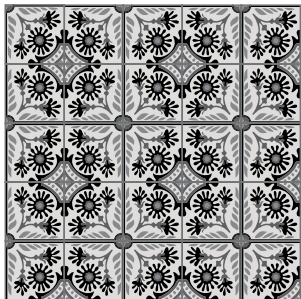

Geométricos

La combinación, acomodo y cantidad de colores es al gusto del cliente.

A close-up, top-down view of a vast field of pink chrysanthemum flowers. The flowers are densely packed, filling the entire frame. They have multiple layers of thin, pointed petals radiating from a central dark brown core. The lighting is bright, highlighting the texture of the petals and creating a vibrant, saturated pink color. The background is a dark, almost black, which makes the pink flowers stand out prominently.

Flor Tibetana
20x20 cm

Peyote
30x30 cm

Flor Islandia
20x20 cm

Flor Imperial
20x20 cm

La combinación, acomodo y cantidad de colores es al gusto del cliente.

Flores

Flor de Jaguar
20x20 cm

Zorro Volador
30x30 cm

Noche Buena
20x20 cm

Tulipán
20x20 cm

La combinación, acomodo y cantidad de colores es al gusto del cliente.

Flores

Flor Mezcal

20x20 cm

Flor Mexicana

20x20 cm