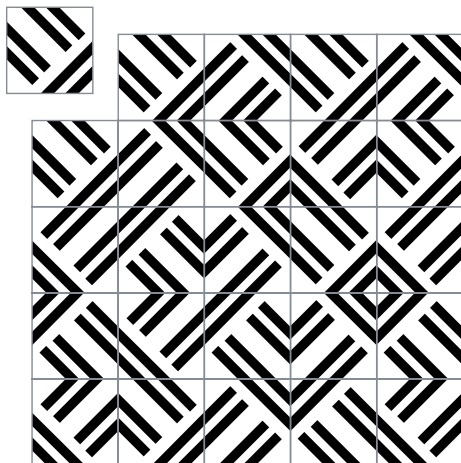

20x20 cm

Cajas 3D

20x20 cm

La combinación, acomodo y cantidad de colores es al gusto del cliente.

A large, ancient stone pyramid, likely from the Mayan or Aztec civilization, stands prominently against a dramatic sky at sunset. The sky is filled with soft, golden clouds, and the sun's glow illuminates the scene. The pyramid is constructed from dark, weathered stone blocks and features a wide staircase on its side. The text "INSPIRACIÓN MÉXICO" is overlaid in a bold, white, italicized font across the center of the image.

*INSPIRACIÓN
MÉXICO*

modelo: *Yutti*

Tamaño: 20x20 cm

La combinación, acomodo y cantidad de colores es al gusto del cliente.

modelo: *Flechas*

Tamaño: 20x20 cm

La combinación, acomodo y cantidad de colores es al gusto del cliente.