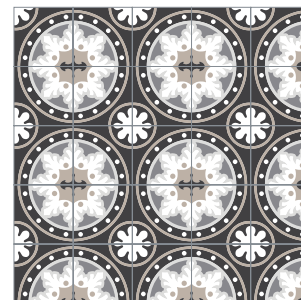

Geométricos

La combinación, acomodo y cantidad de colores es al gusto del cliente.

A close-up, top-down view of a vast field of pink chrysanthemum flowers. The flowers are densely packed, filling the entire frame. They have multiple layers of thin, pointed petals radiating from a central dark brown core. The lighting is bright, highlighting the texture of the petals and creating a vibrant, saturated pink color. The background is a dark, almost black, which makes the pink flowers stand out prominently.

FLORES

Flores

Flor Catalunya
20x20 cm

Flor Noruega
20x20 cm

Primavera
20x20 cm

Floreria
20x20 cm

La combinación, acomodo y cantidad de colores es al gusto del cliente.

Flores