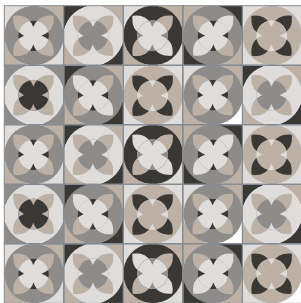

Geométricos

La combinación, acomodo y cantidad de colores es al gusto del cliente.

A close-up, top-down view of a vast field of pink chrysanthemum flowers. The flowers are densely packed, filling the entire frame. They have multiple layers of thin, pointed petals radiating from a central dark brown core. The lighting is bright, highlighting the texture of the petals and creating a vibrant, saturated pink color. The background is a dark, almost black, which makes the pink flowers stand out prominently.

Flor Tibetana
20x20 cm

Peyote
30x30 cm

Flor Islandia
20x20 cm

Flor Imperial
20x20 cm

La combinación, acomodo y cantidad de colores es al gusto del cliente.

Flores

Flor de Jaguar
20x20 cm

Zorro Volador
30x30 cm