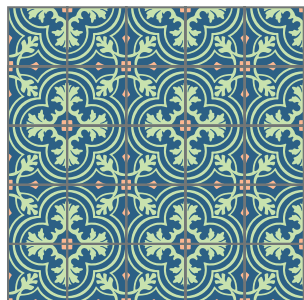

Flores

La combinación, acomodo y cantidad de colores es al gusto del cliente.