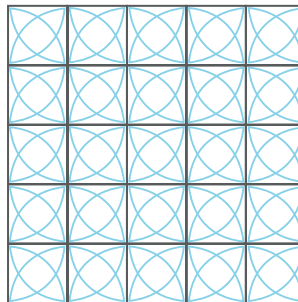

La combinación, acomodo y cantidad de colores es al gusto del cliente.