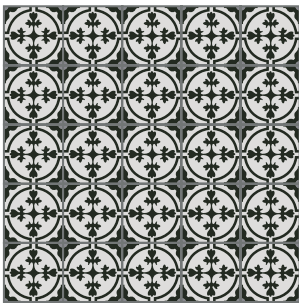

Flores

La combinación, acomodo y cantidad de colores es al gusto del cliente.